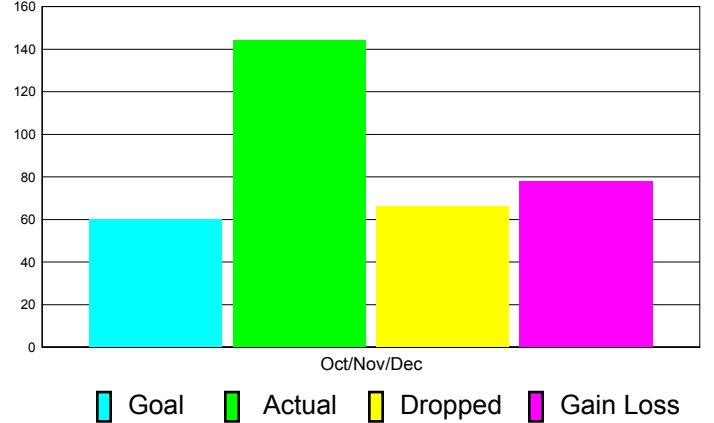

Membership Results 2011-2012

Goal, New, Dropped, Gain/Loss